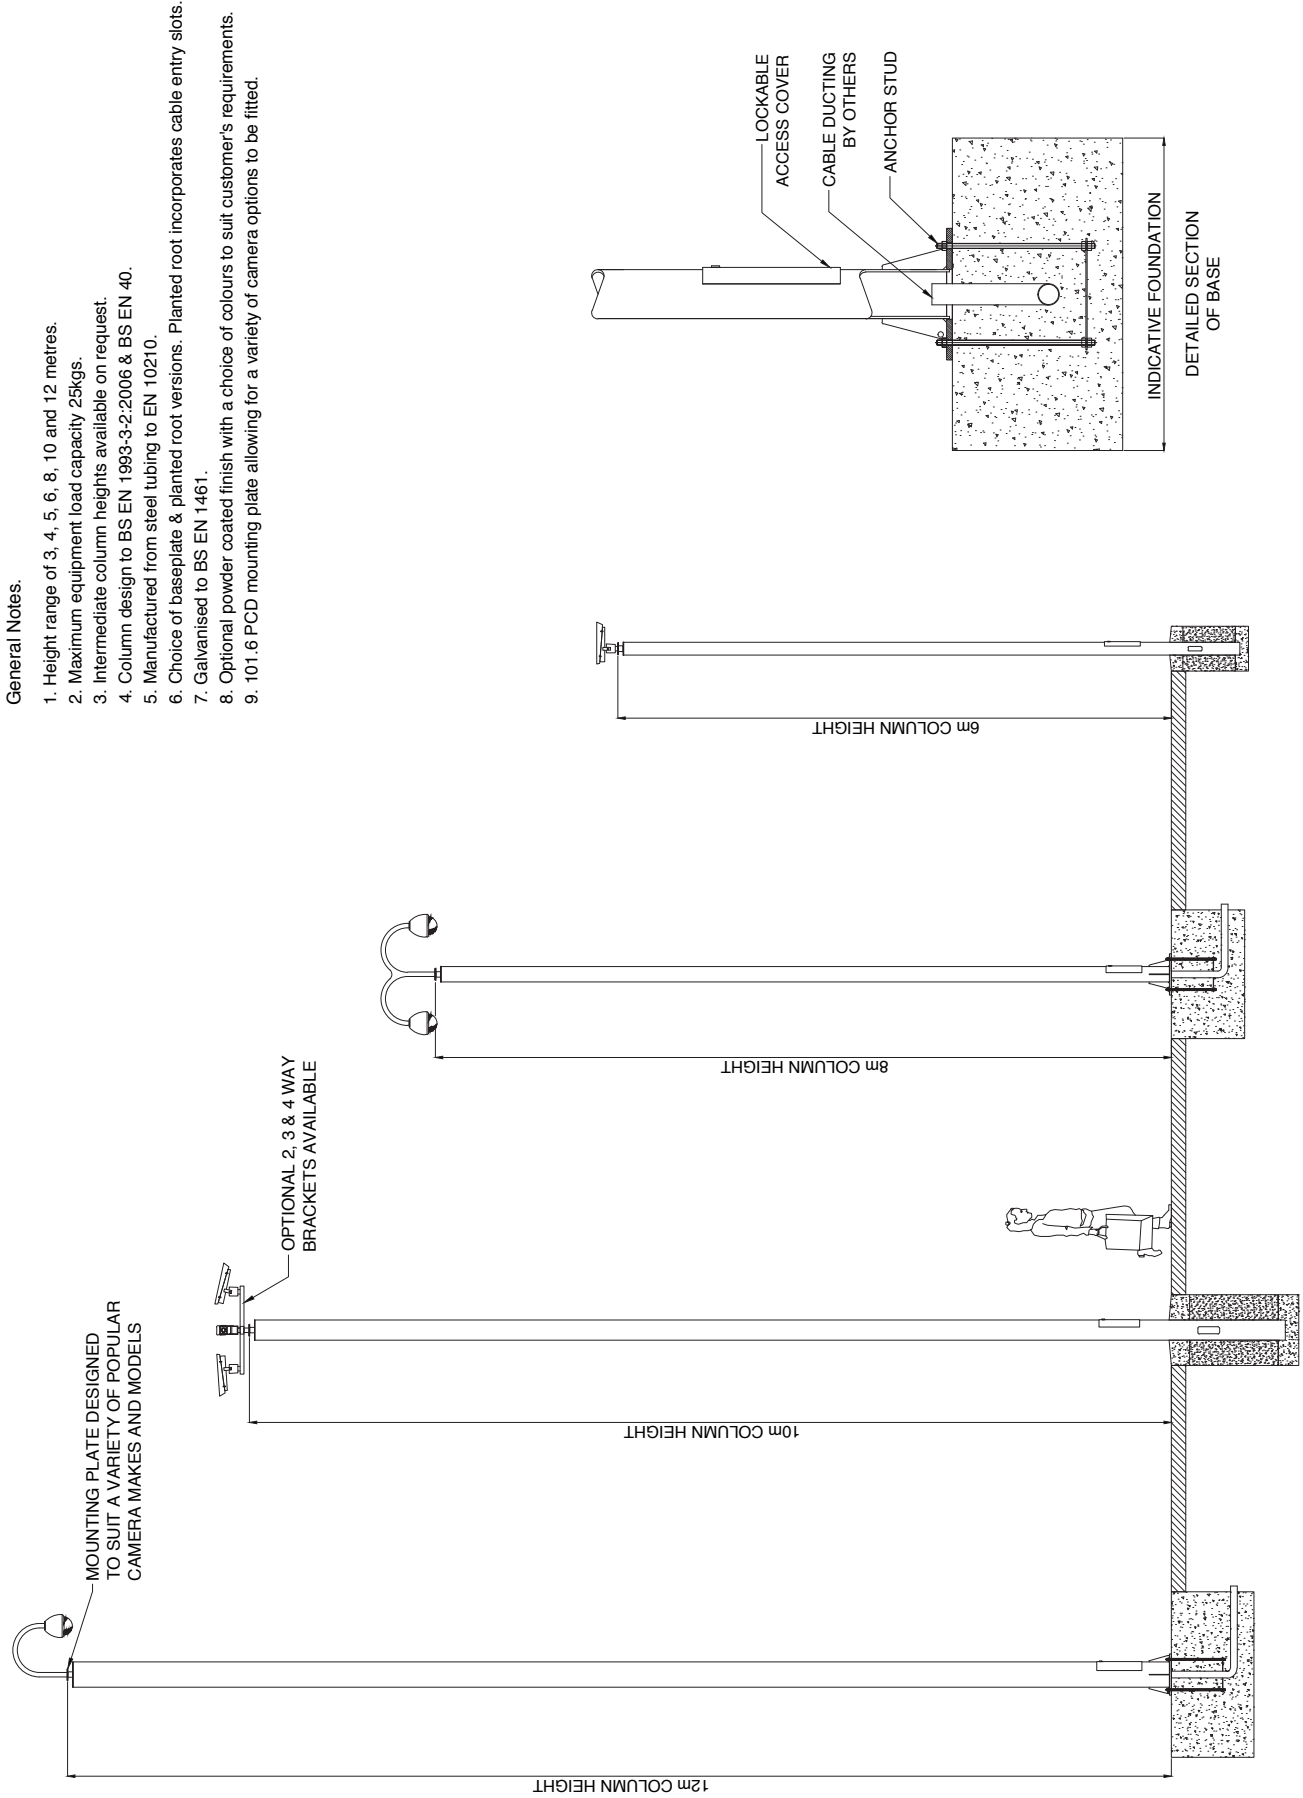

Our static CCTV columns suit a range of applications including railway platforms, car parks, pathways, urban areas and parks.

Lightweight and easy to transport to your site, our CCTV columns are also simple to install with a choice of base plate or planted root foundations, with cable entry slots on the latter. Innovative design means easy and cost effective maintenance on difficult sites.

SPECIFICATION

- Height range of 3, 4, 5, 6, 8, 10 and 12 metres
- Maximum equipment load capacity 25kgs
- Intermediate column heights available on request
- Column design to BS EN 1993-3-2:2006 & BS EN 40
- Manufactured from steel tubing to EN 10210
- Choice of baseplate & planted root versions. Planted root incorporates cable entry slots
- Galvanised to BS EN 1461
- Optional powder coated finish with a choice of colours to suit customer's requirements
- 101.6 PCD mounting plate allowing for a variety of camera options to be fitted

General Notes.

1. Height range of 3, 4, 5, 6, 8, 10 and 12 metres.
2. Maximum equipment load capacity 25kgs.
3. Intermediate column heights available on request.
4. Column design to BS EN 1993-3-2:2006 & BS EN 40.
5. Manufactured from steel tubing to EN 10210.
6. Choice of baseplate & planted root versions. Planted root incorporates cable entry slots.
7. Galvanised to BS EN 1461.
8. Optional powder coated finish with a choice of colours to suit customer's requirements.
9. 101.6 PCD mounting plate allowing for a variety of camera options to be fitted.